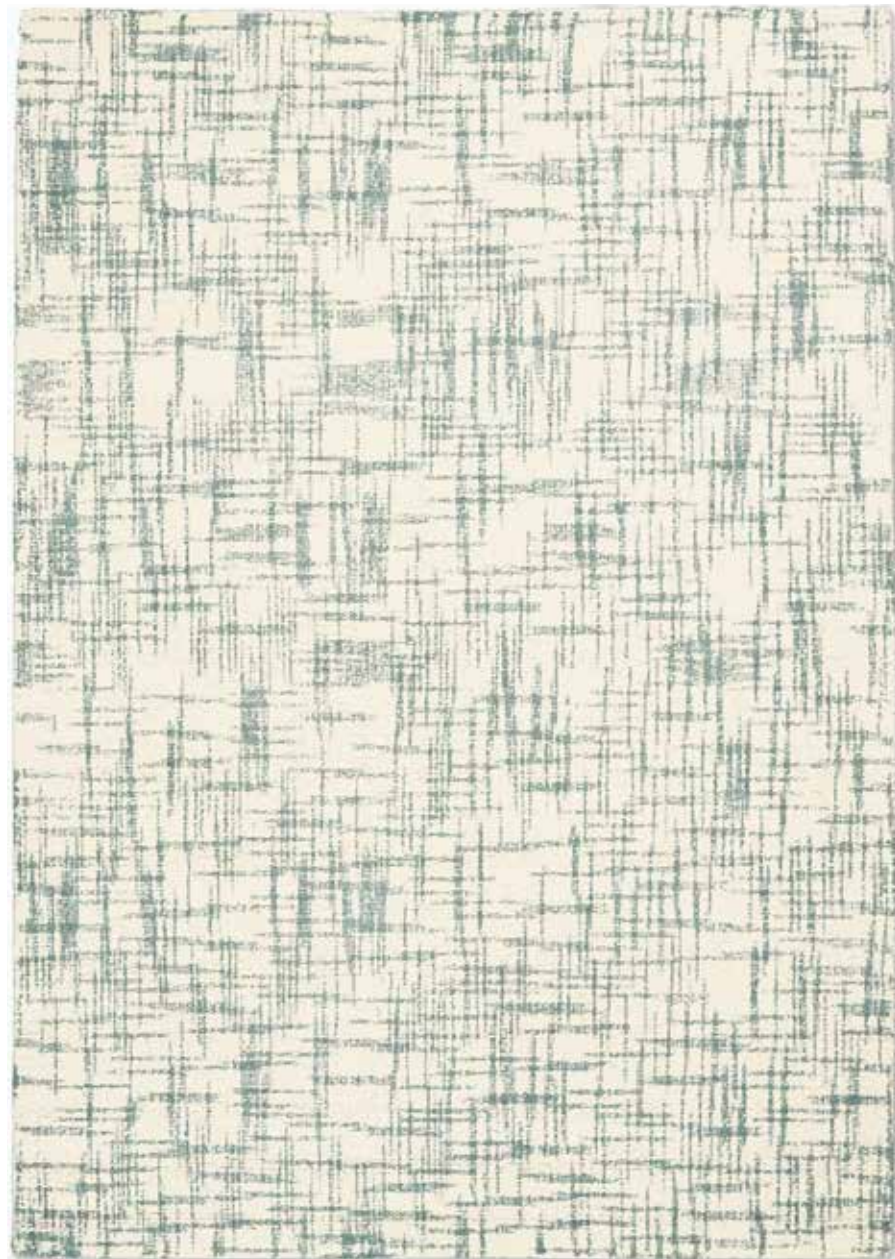

SIZES AVAILABLE

- 2 ft 3 in. x 7 ft 6 in.
- 4 ft x 6 ft
- 5 ft 3 in. x 7 ft 5 in.
- 8 ft 6 in. x 11 ft 6 in.
- 7 ft 9 in. x 9 ft 9 in.

INVENTORY ETA: 12/20/18

MIDVALE PARK | **CK820** IVORY SAGE

MIDVALE PARK | **CK820** IVORY LIGHT GREY