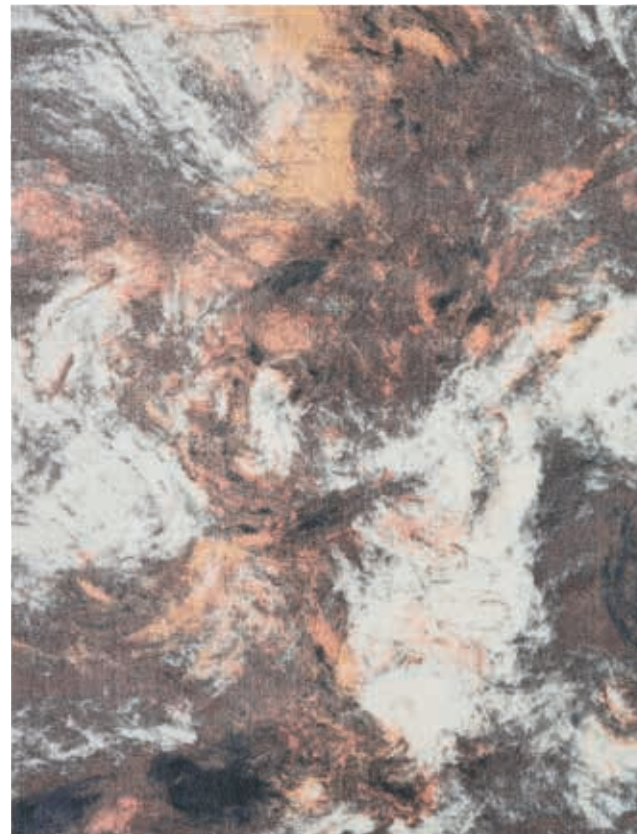

CRC05 MULTICOLOR

FSS17 CREAM MULTICOLOR