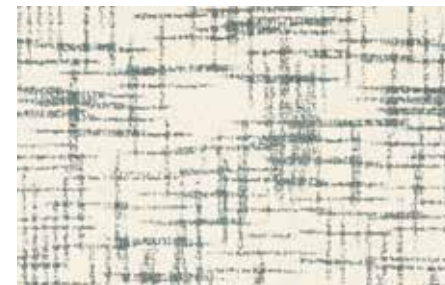

MIDVALE PARK | **CK820** IVORY LIGHT GREY