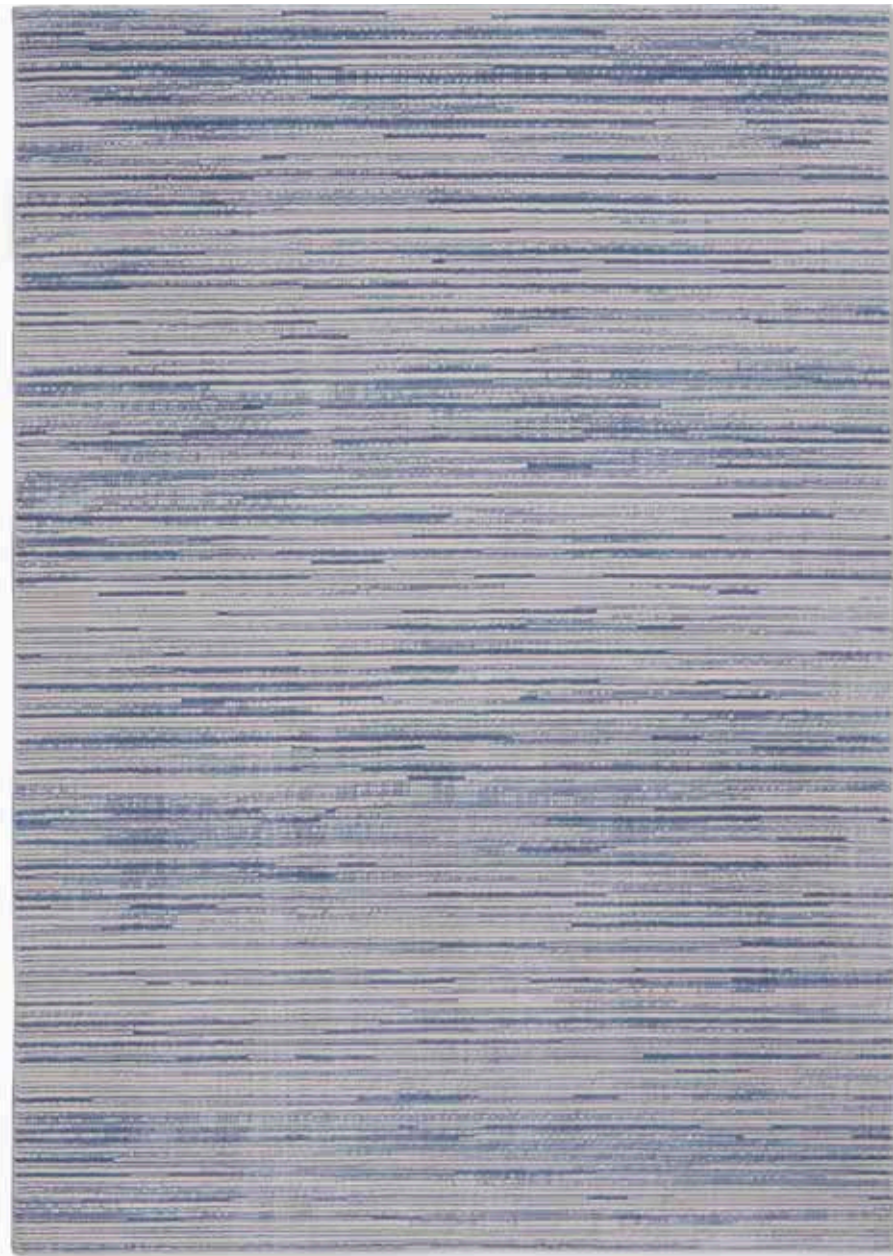

CALVIN KLEIN

CK850 ORLANDO

VISCOSE WITH SHRINK | LOOM WOVEN

The Orlando Rug Collection from Calvin Klein is a bold mix of rich texture and complex hues. Each loom-woven rug features a contemporary high-low pile with remarkable sheen and softness, in defined Americana-inspired patterns.

SIZES AVAILABLE

- 2 ft 2 in. x 7 ft 6 in.
- 3 ft 11 in. x 5 ft 11 in.
- 5 ft 3 in. x 7 ft 3 in.
- 7 ft 10 in. x 10 ft 6 in.
- 9 ft 3 in. x 12 ft 9 in.

INVENTORY ETA: 11/30/18

VENTURA | **CK851** BLUE