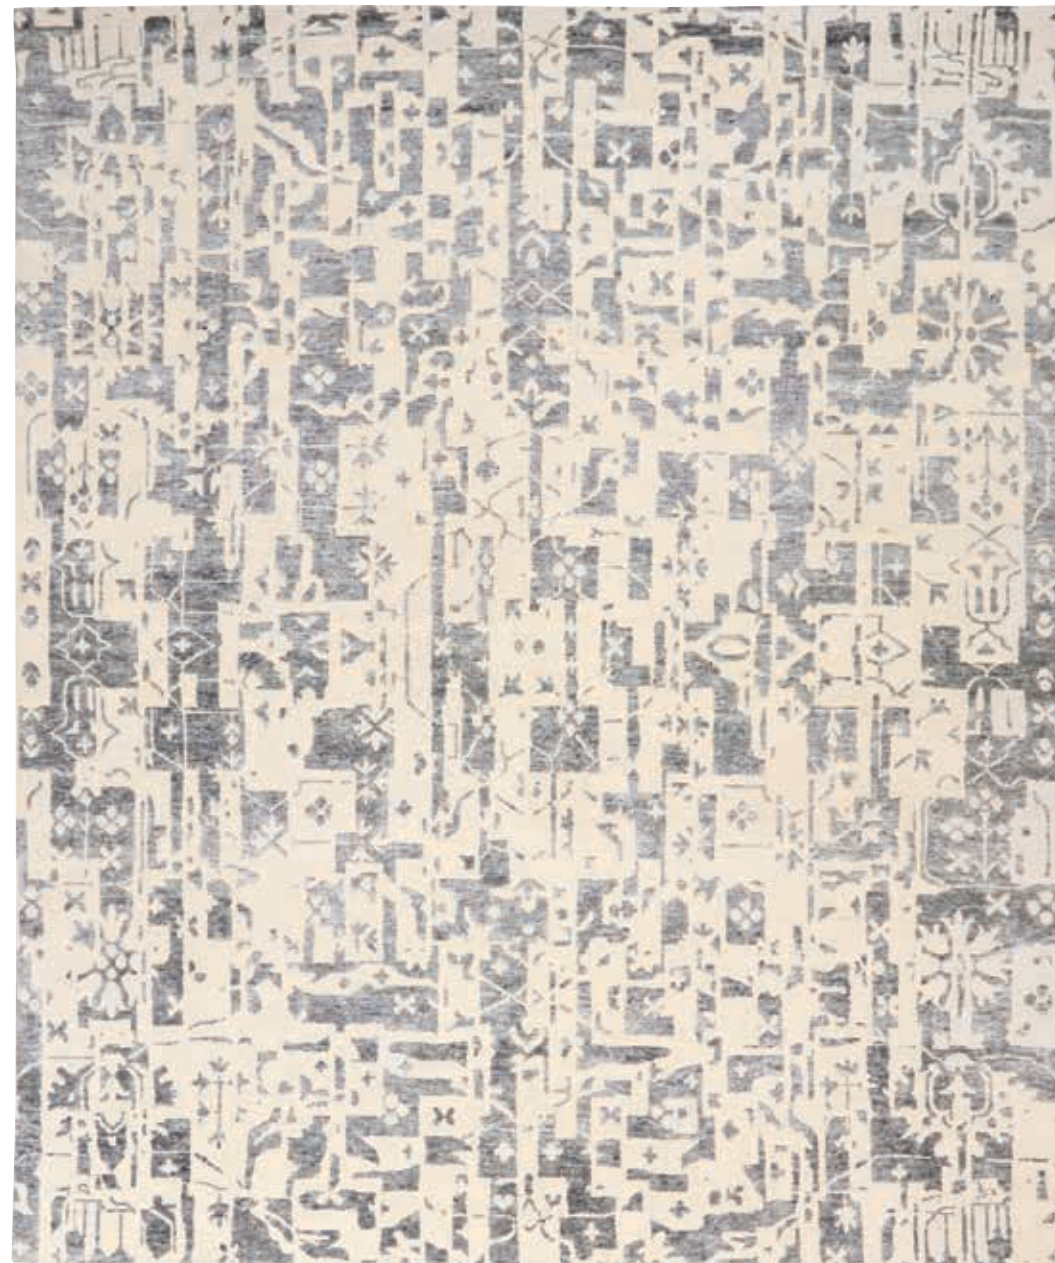

INVENTORY: IN STOCK

ST90 BRICK

ST91 TEAL MULICOLOR

ST90 LIGHT GREEN

SHA19 IVORY GREY

SYMMETRY

100% POLYESTER | HAND TUFTED

With its eye-catching abstracts and complex weave, Nourison's Symmetry Collection of contemporary textured rugs makes an immediate impact on any décor. Each style features a distinctive color palette ranging from sophisticated neutrals to bold contrasts, with cut-and-loop pile intricately hand tufted from easy-care fibers for a modern artistic sensibility that will definitely take center stage in any room in your home.